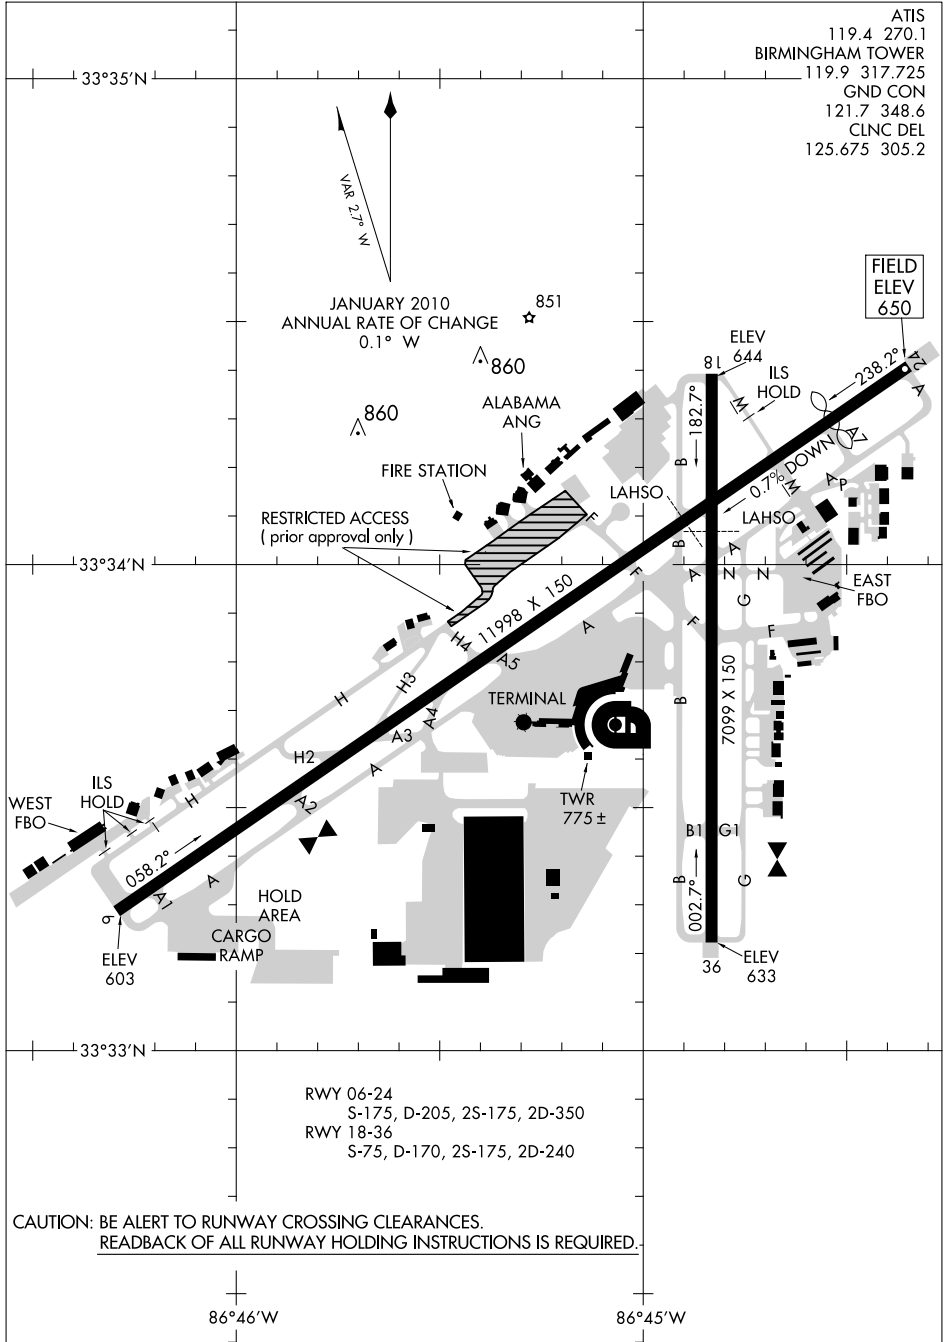

AIRPORT DIAGRAM

BIRMINGHAM-SHUTTLESWORTH INTL (BHM)
BIRMINGHAM, ALABAMA

AL-50 (FAA)

ATIS 119.4 270.1
 BIRMINGHAM TOWER 119.9 317.725
 GND CON 121.7 348.6
 CLNC DEL 125.675 305.2

SE-4, 25 JUL 2013 to 22 AUG 2013

SE-4, 25 JUL 2013 to 22 AUG 2013

AIRPORT DIAGRAM

BIRMINGHAM, ALABAMA
BIRMINGHAM-SHUTTLESWORTH INTL (BHM)