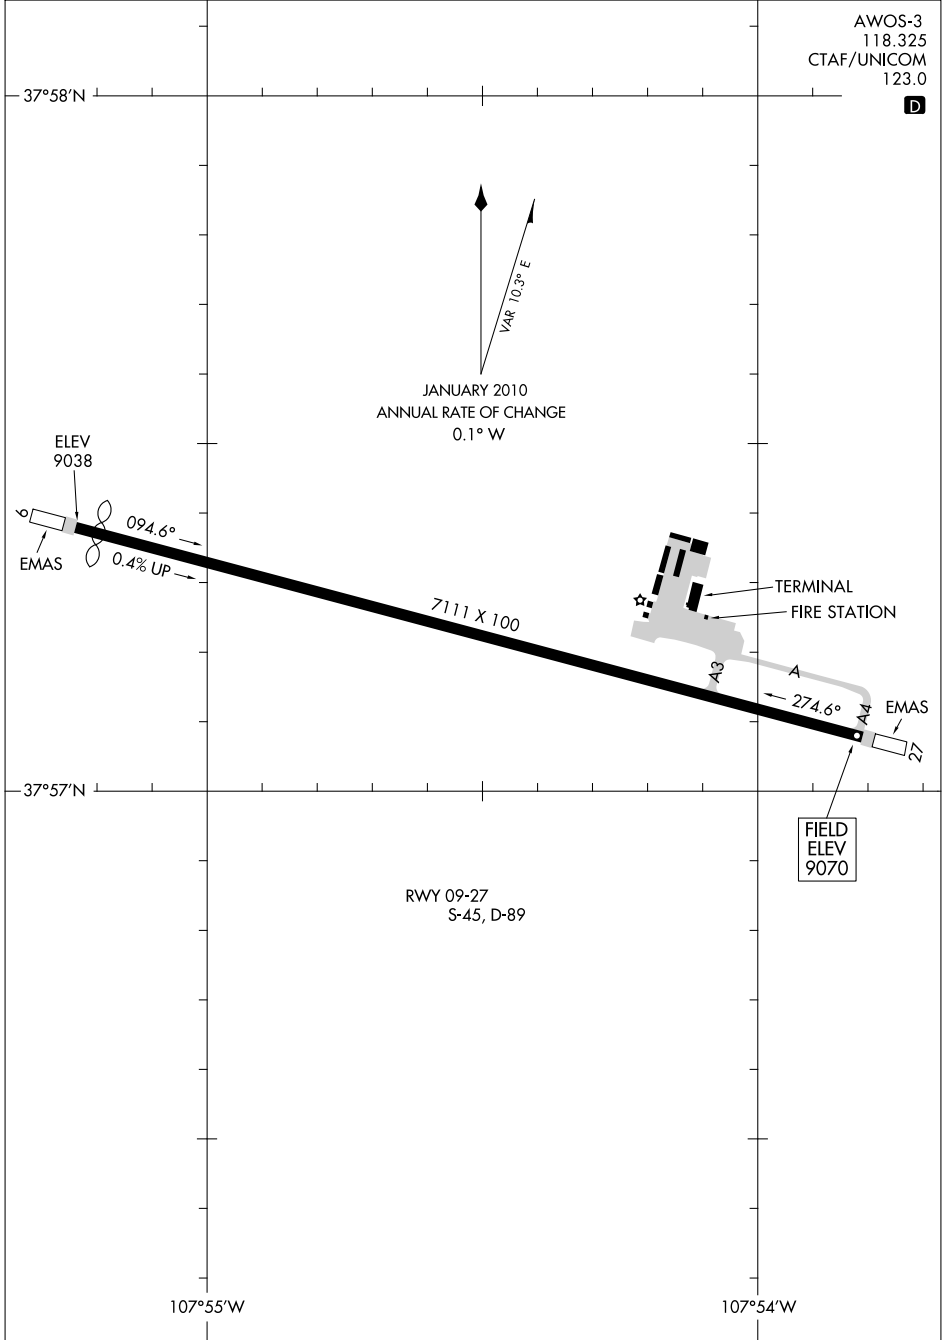

AIRPORT DIAGRAM

AL-6920 (FAA)

TELLURIDE RGNL (TEX)
TELLURIDE, COLORADO

AWOS-3
118.325
CTAF/UNICOM
123.0

D

SW-1, 06 FEB 2014 to 06 MAR 2014

SW-1, 06 FEB 2014 to 06 MAR 2014

AIRPORT DIAGRAM

TELLURIDE, COLORADO
TELLURIDE RGNL (TEX)